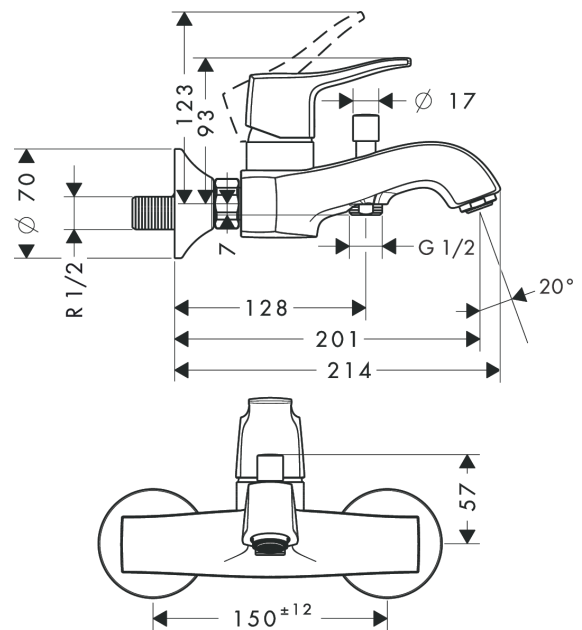

Metris Classic
Single lever bath mixer for exposed installation
 Surfaces: **Chrome** Article Number: **31478000**

Description

product features

- projection 123 - 128 mm
- connection type: s-shaped connections
- centre distance: 150 ± 12 mm
- spray type mixer: normal spray
- flow rate for bath spout at 3 bar: 20 l/min
- flow rate of hand shower at 3 bar: 17 l/min
- ceramic cartridge
- min. operating pressure: 1 bar
- max. operating pressure: 10 bar
- temperature limitation adjustable
- with automatic resetting
- intrinsically safe against backflow
- with silencer
- suitable for continuous flow water heaters
- connection dimension: DN15

Technology

Product image

Scale drawing

Metris Classic
Single lever bath mixer for exposed installation
 Surfaces: **Chrome** Article Number: **31478000**

Flowchart